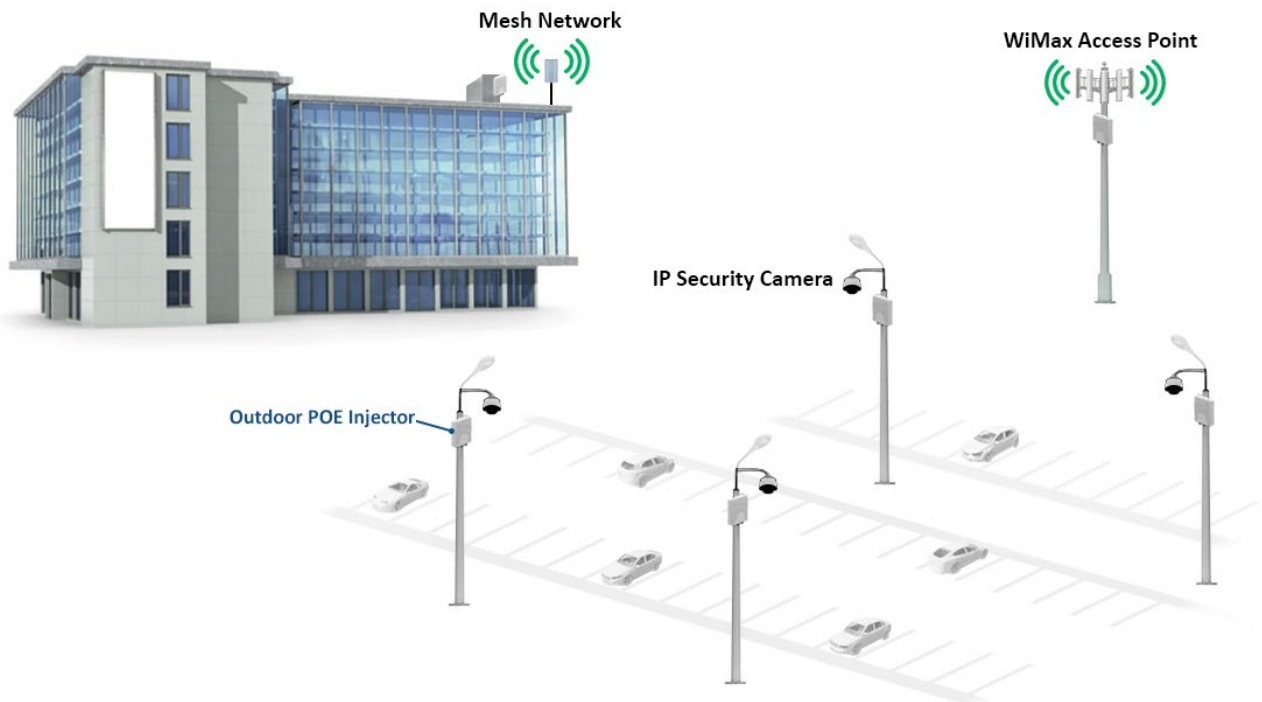

# OUTDOOR POE POWER INJECTORS, FOR THE HARSHTEST OPERATING ENVIRONMENTS

## KEY PRODUCT FEATURES

- 30W Injector, per IEEE802.3at
- 75W Injector, per IEEE802.3bt
- Operating temperature of -40°C to 65°C
- 75W Injector can provide 90W of power from -40°C to 55°C
- IP67 Rating
- Can be directly mounted to Wall or Pole
- Supports data speeds up to 10G
- DoE Level VI compliant, Level VII ready
- AC Surge: 4KV L-L, 6KV L-PE
- DC Surge: 6KV with shielded symmetrical data lines

## APPLICATIONS

IP Cameras, Mesh Network, AP's, WiMAX, Pico Cell

**Let Phihong's Outdoor POE Injectors reliably power your network,  
even under the most adverse weather conditions.**

*Don't hesitate to contact us below for more information!*