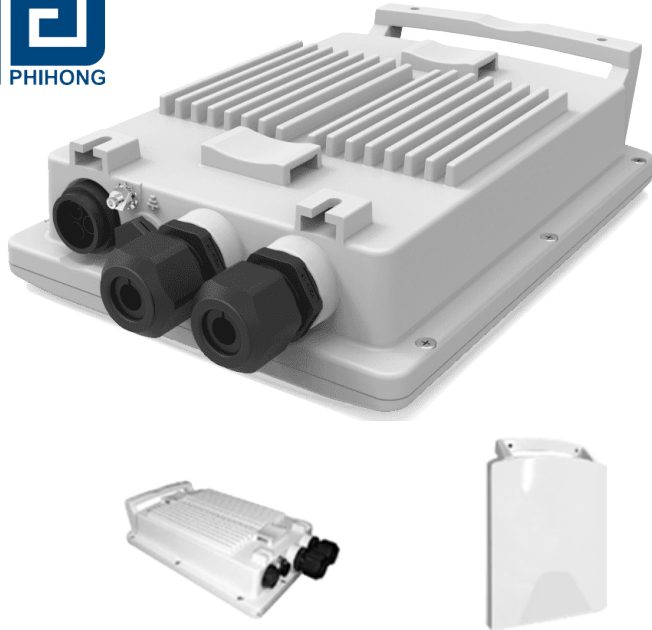

## KEY PRODUCT FEATURES

- 30W Injector, per IEEE802.3at
- 75W Injector, per IEEE802.3bt
- Operating temperature of -40°C to 65°C
- 75W Injector can provide 90W of power from -40°C to 55°C
- IP67 Rating
- Can be directly mounted to Wall or Pole
- Supports data speeds up to 10G
- DoE Level VI compliant, Level VII ready
- AC Surge: 4KV L-L, 6KV L-PE
- DC Surge: 6KV with shielded symmetrical data lines